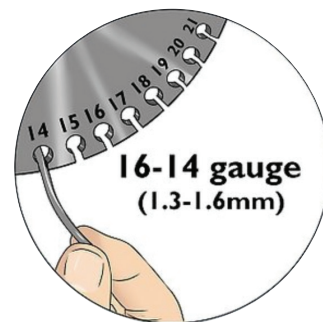

GAUGE GUIDE & CALCULATING THE WEIGHTS OF WIRE & PLATE

GAUGE TO WIRE CONVERSION:

1 Gauge = 7.3mm	10 Gauge = 2.6mm	19 Gauge = 0.9mm
2 Gauge = 6.5mm	11 Gauge = 2.3mm	20 Gauge = 0.8mm
3 Gauge = 5.8mm	12 Gauge = 2.0mm	21 Gauge = 0.7mm
4 Gauge = 5.2mm	13 Gauge = 1.8mm	22 Gauge = 0.6mm
5 Gauge = 4.6mm	14 Gauge = 1.6mm	23 Gauge = 0.6mm
6 Gauge = 4.6mm	15 Gauge = 1.5mm	25 Gauge = 0.5mm
7 Gauge = 3.7mm	16 Gauge = 1.3mm	26 Gauge = 0.4mm
8 Gauge = 3.3mm	17 Gauge = 1.2mm	
9 Gauge = 2.9mm	18 Gauge = 1.0mm	

TO CALCULATE GRAMS OF WIRE:

- AG: $\text{Diameter}^2 \times 0.785 \times \text{Length} \times 10.50 / 1000 = \text{grams}$
- 9ct: $\text{Diameter}^2 \times 0.785 \times \text{Length} \times 11.10 / 1000 = \text{grams}$
- 14ct: $\text{Diameter}^2 \times 0.785 \times \text{Length} \times 13.70 / 1000 = \text{grams}$
- 18ct: $\text{Diameter}^2 \times 0.785 \times \text{Length} \times 15.70 / 1000 = \text{grams}$
- 24ct: $\text{Diameter}^2 \times 0.785 \times \text{Length} \times 19.30 / 1000 = \text{grams}$

CPM Stocks a range of wire in sterling silver (full and half round) and copper; Sterling silver tubing (not annealed); and plate in Sterling, copper and brass. We can custom make other items, but please note the lead time on special orders can be up to 4 weeks. Chat to your regional sales executive: